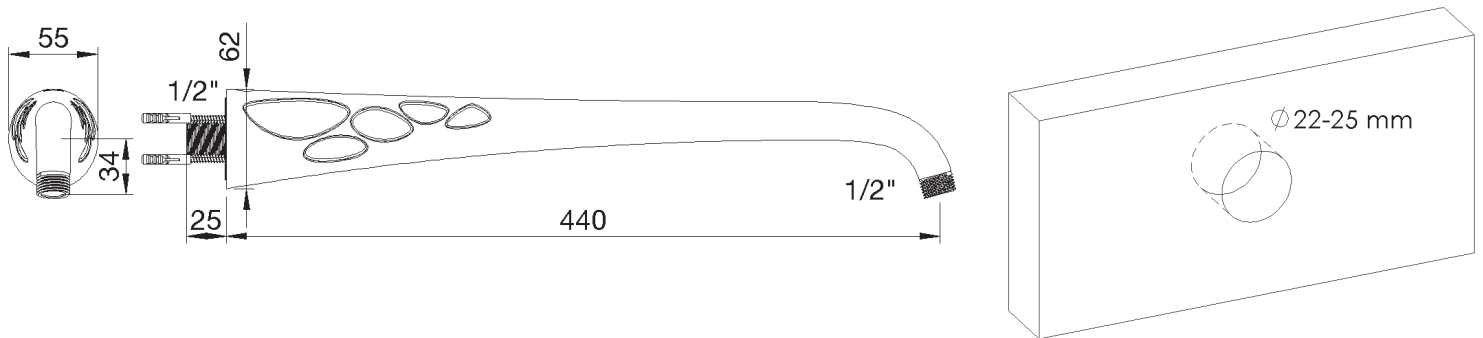

Technical drawing